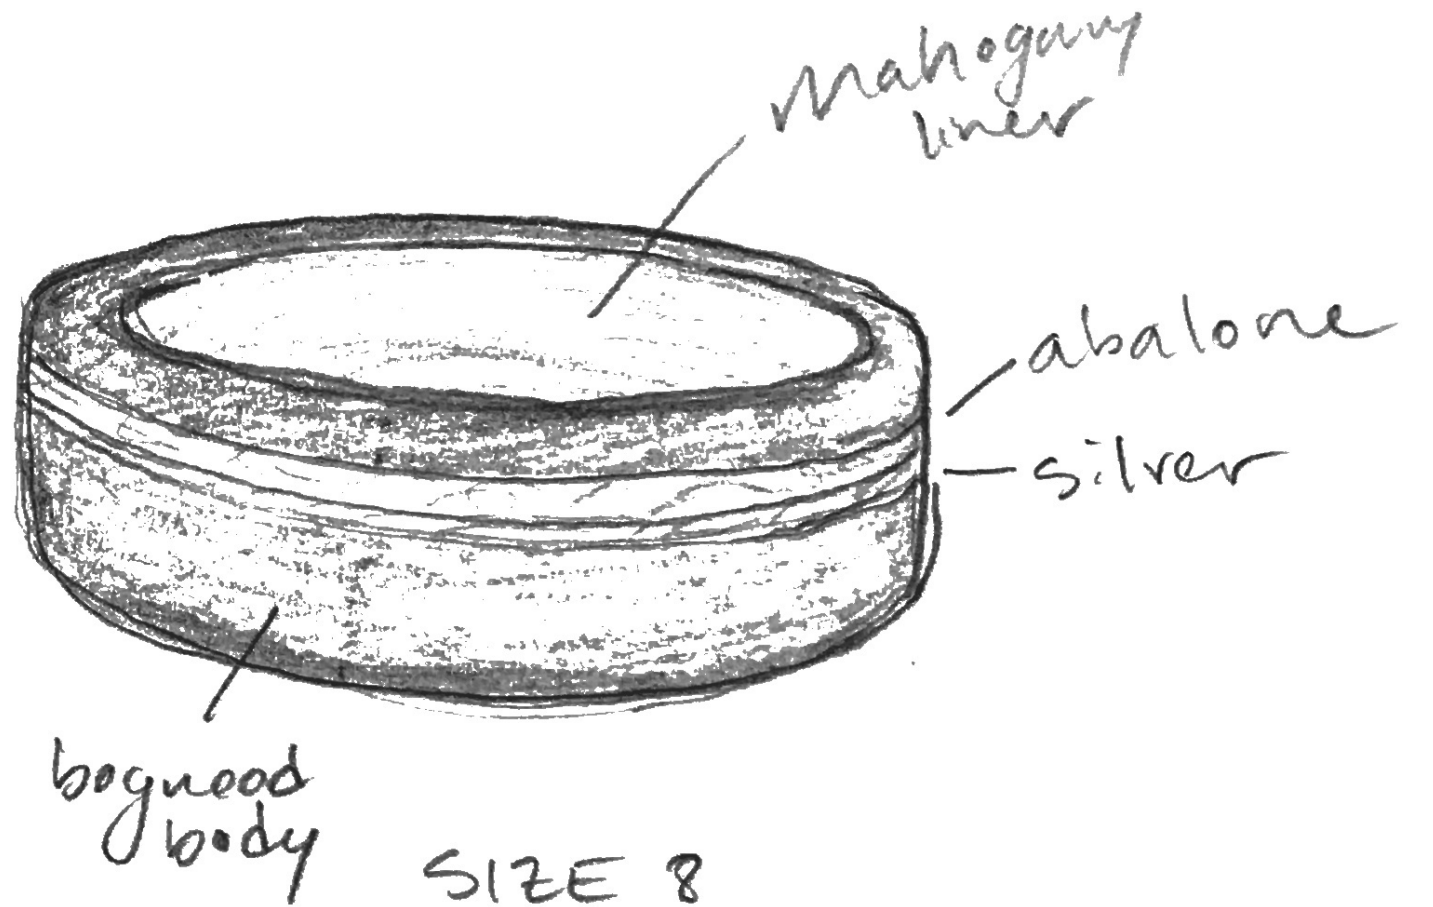

SIZE 5.25
-courting profile-

SIZE 8
-reversed profile-

MATTHEW CHIVATAL
9/15/17