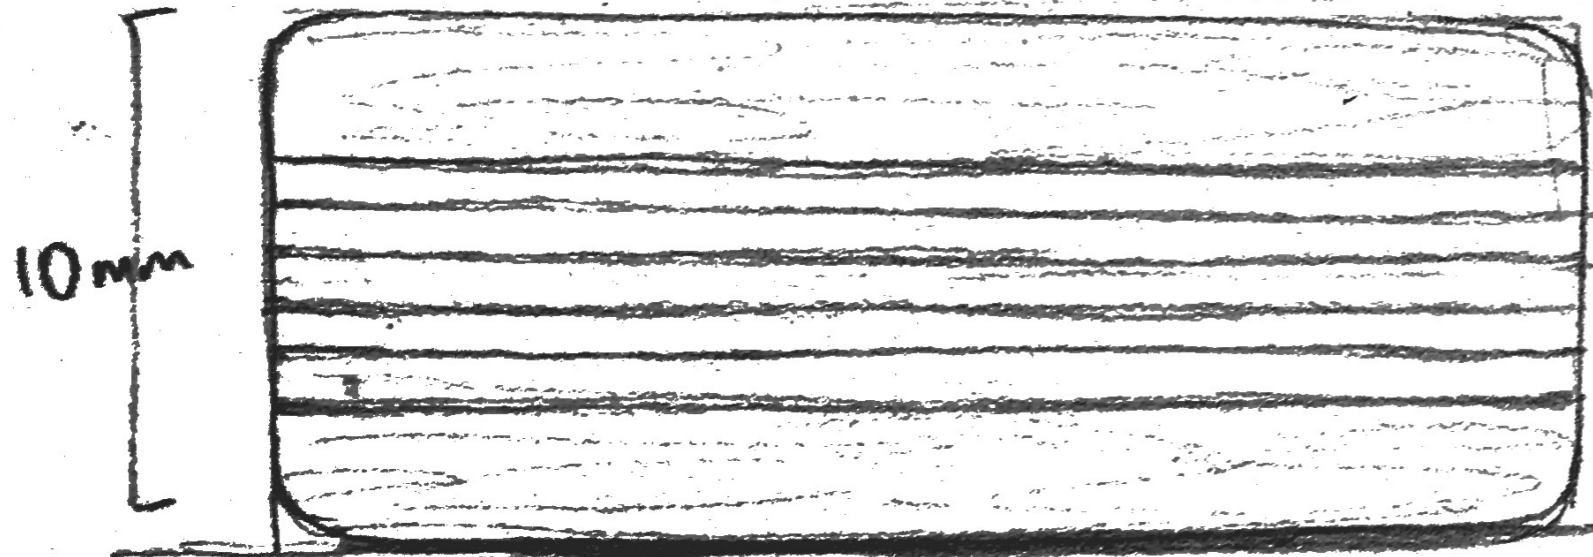

Five 1mm inlays
Cherry base

Three 1mm inlays
Cherry base, maple liner

Ruby
0.5
mm

5mm

TINA NIEPORT
10/6/17

D profile
-both-

Sizes?